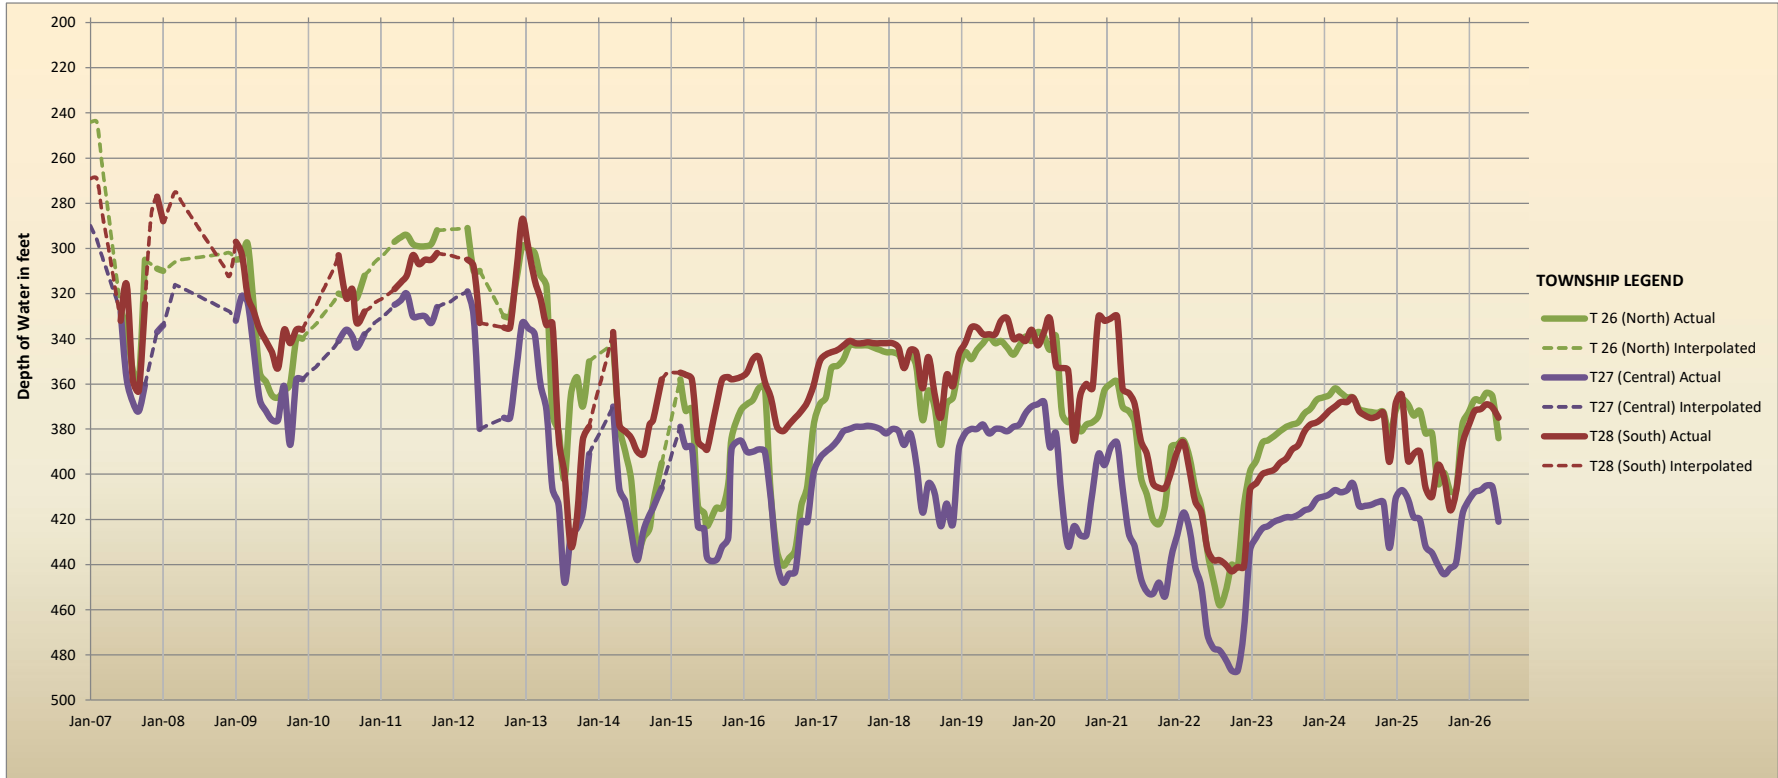

NORTH KERN WATER STORAGE DISTRICT AVERAGE MONTHLY GROUNDWATER LEVELS BY TOWNSHIP

DISTRICT DEEP WELL PRODUCTION Ac-Ft