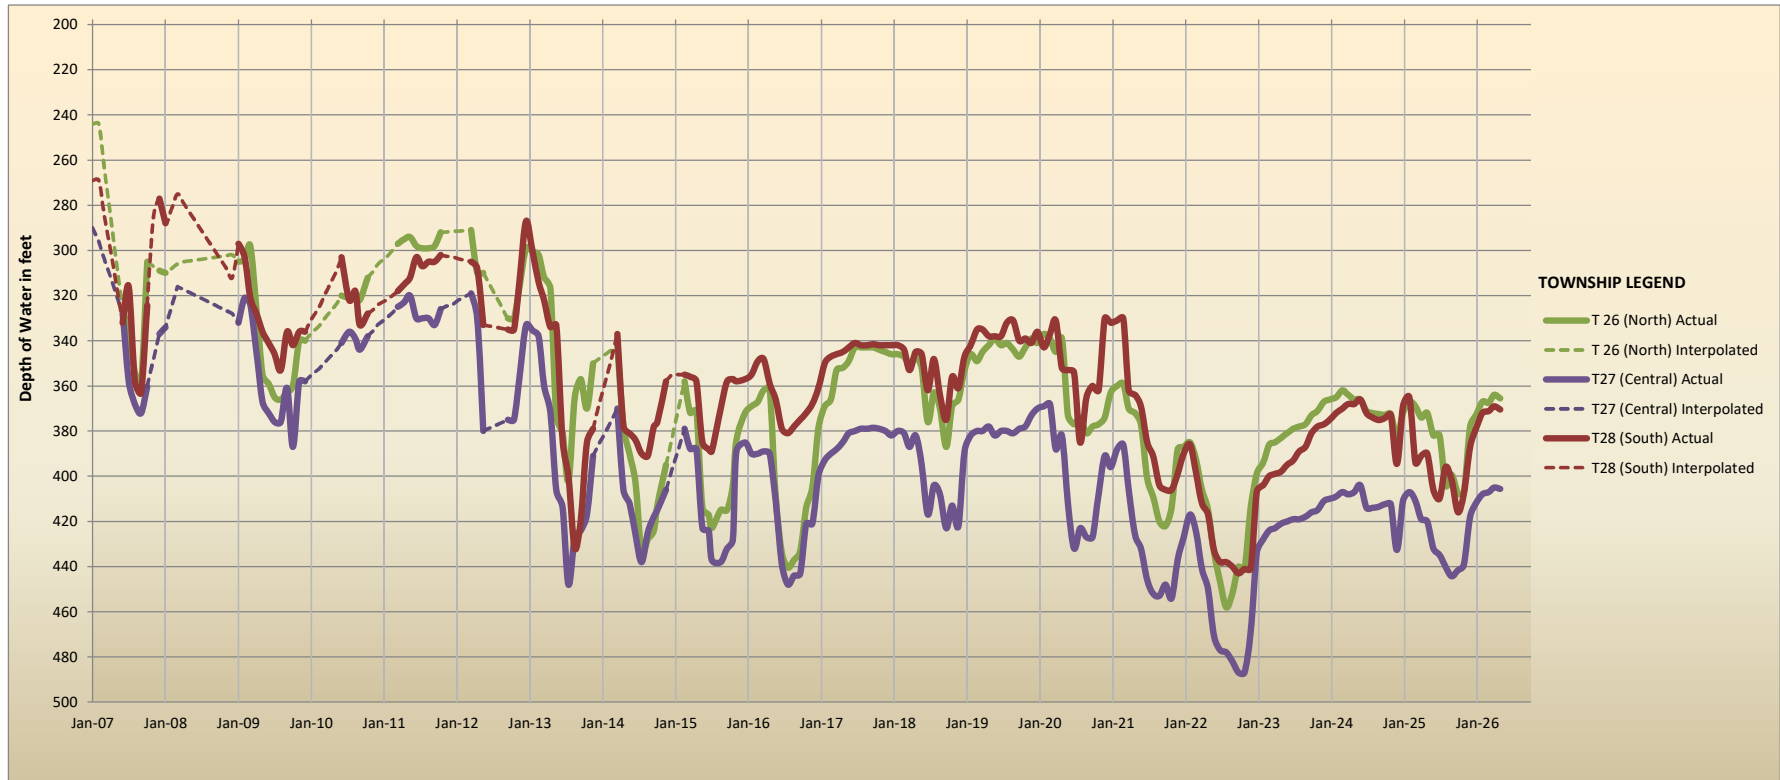

NORTH KERN WATER STORAGE DISTRICT AVERAGE MONTHLY GROUNDWATER LEVELS BY TOWNSHIP

DISTRICT DEEP WELL PRODUCTION Ac-Ft