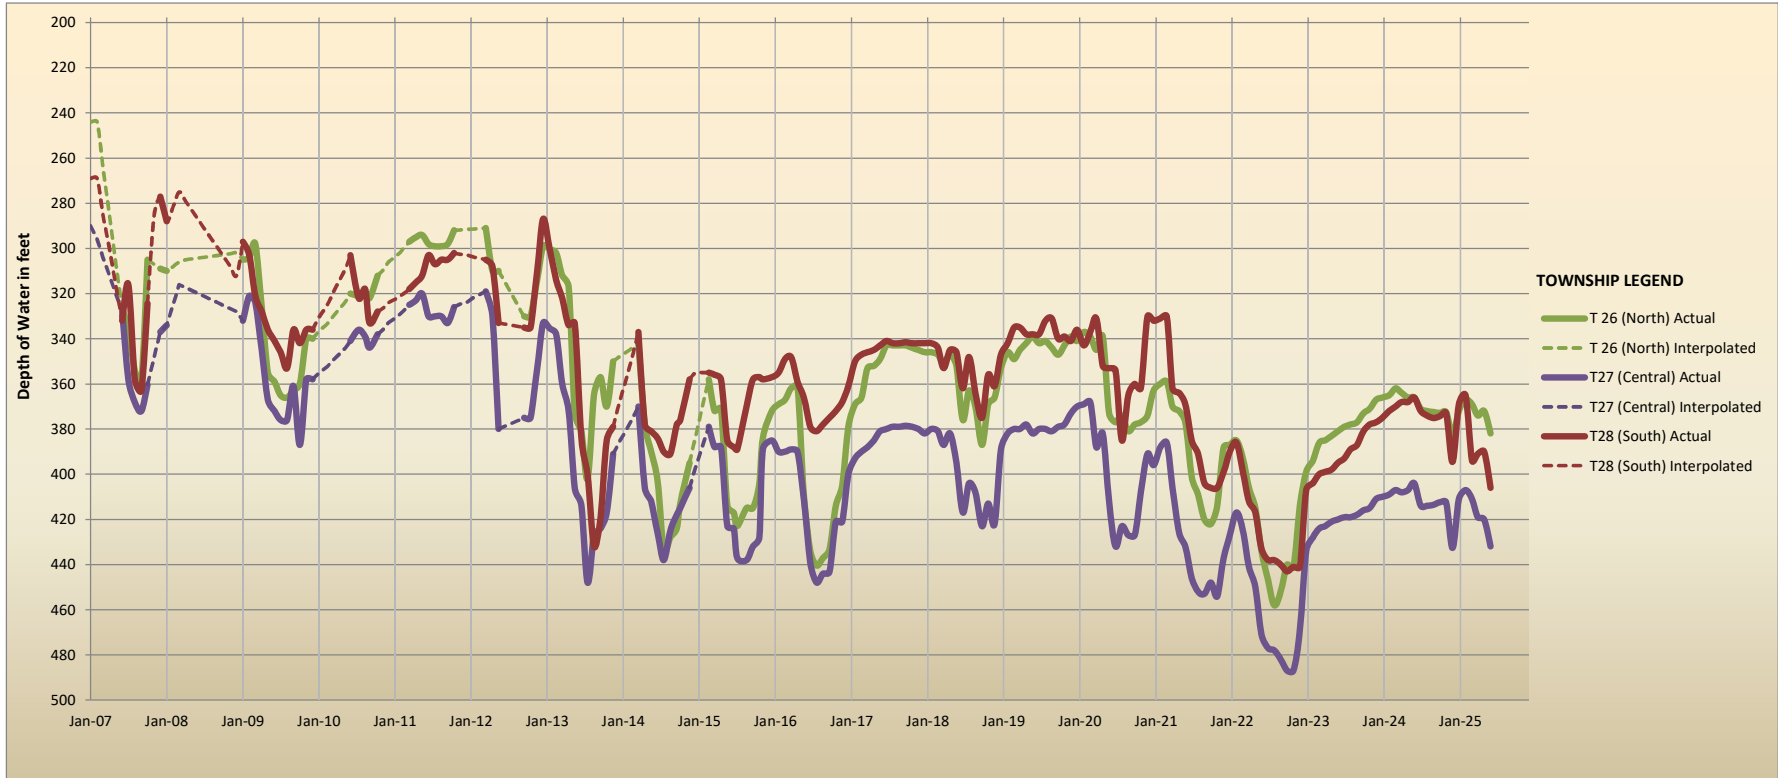

NORTH KERN WATER STORAGE DISTRICT AVERAGE MONTHLY GROUNDWATER LEVELS BY TOWNSHIP

DISTRICT DEEP WELL PRODUCTION Ac-Ft