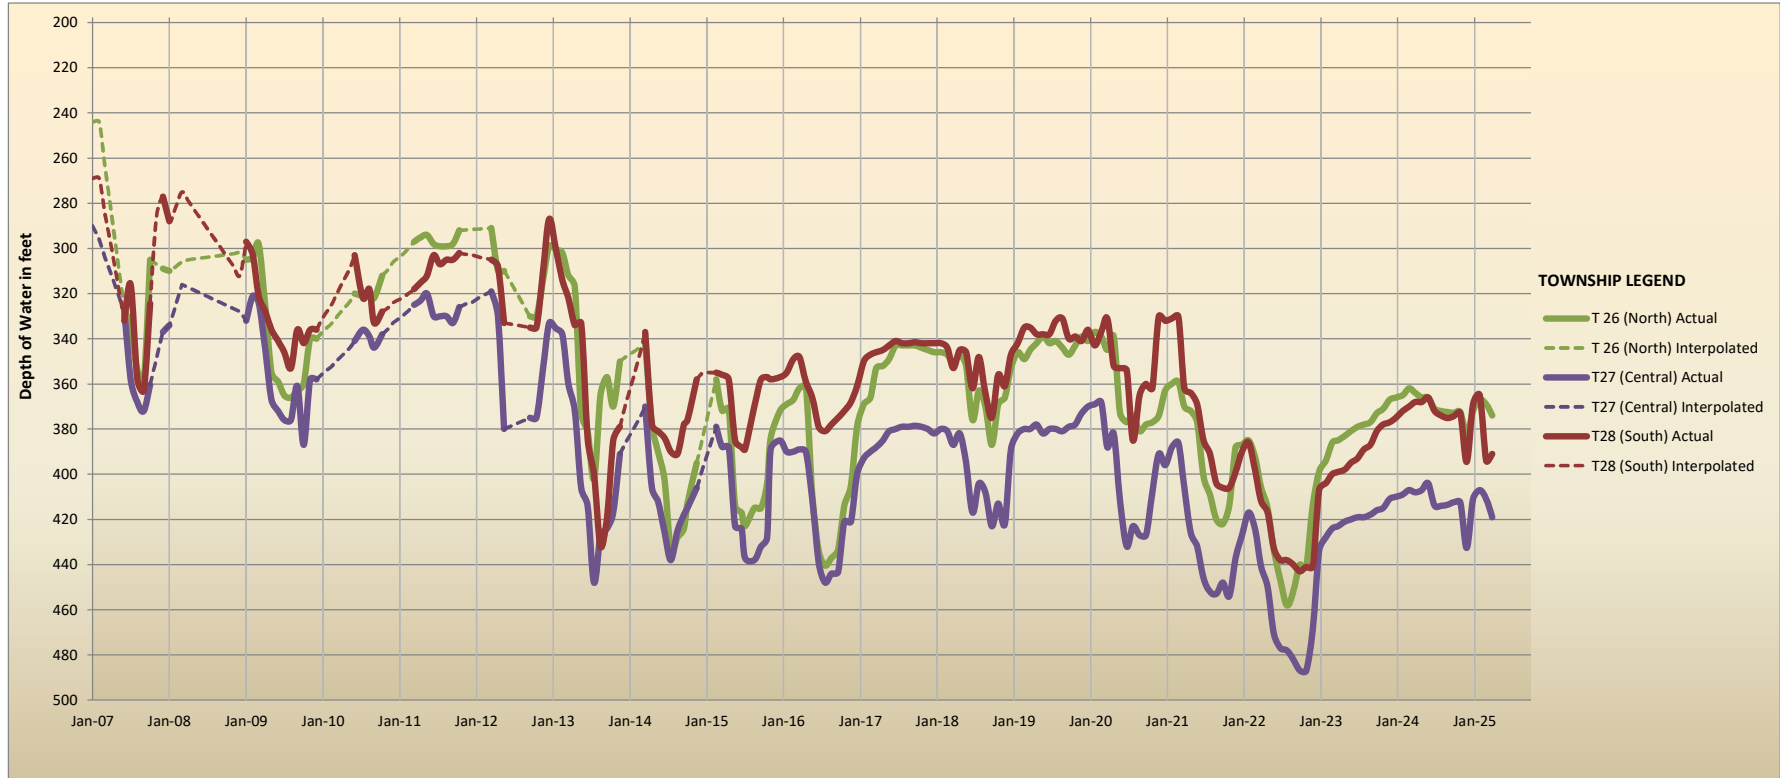

NORTH KERN WATER STORAGE DISTRICT AVERAGE MONTHLY GROUNDWATER LEVELS BY TOWNSHIP

DISTRICT DEEP WELL PRODUCTION Ac-Ft