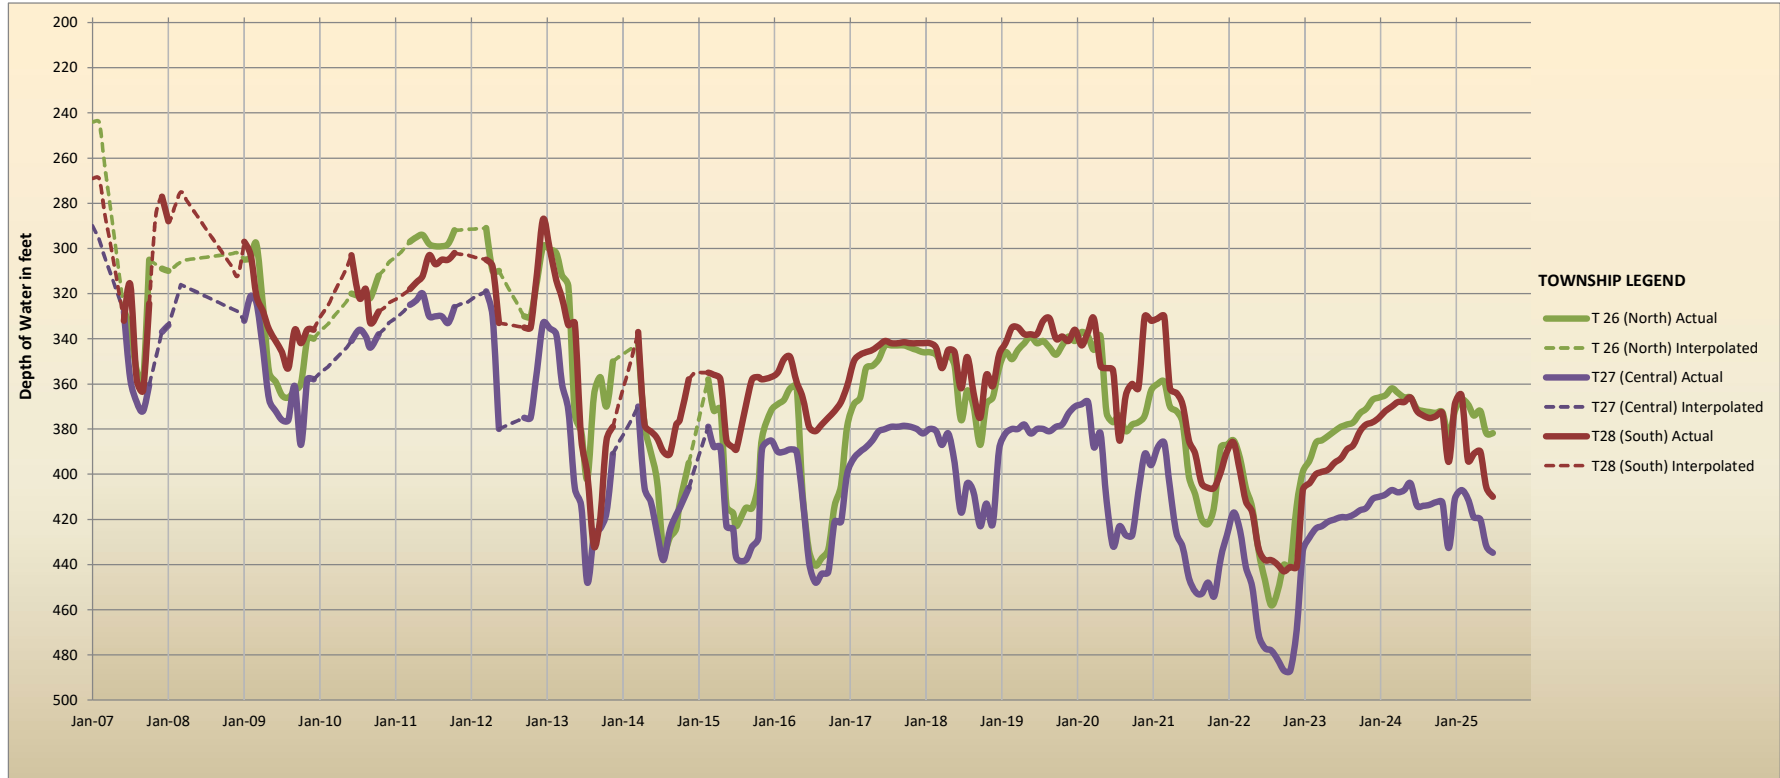

## NORTH KERN WATER STORAGE DISTRICT AVERAGE MONTHLY GROUNDWATER LEVELS BY TOWNSHIP

## DISTRICT DEEP WELL PRODUCTION Ac-Ft