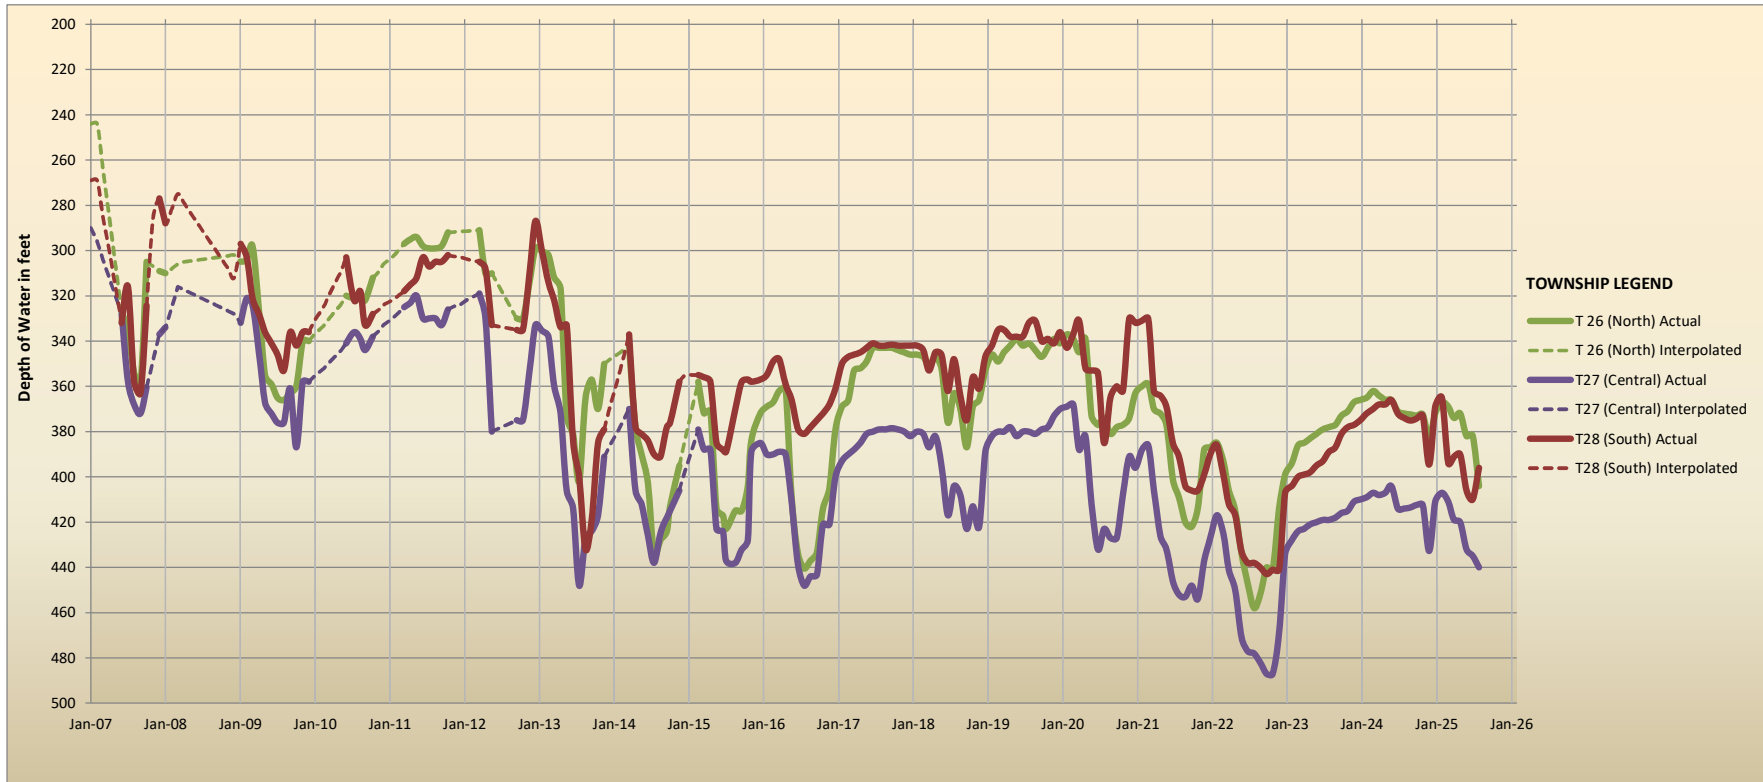

NORTH KERN WATER STORAGE DISTRICT AVERAGE MONTHLY GROUNDWATER LEVELS BY TOWNSHIP

DISTRICT DEEP WELL PRODUCTION Ac-Ft