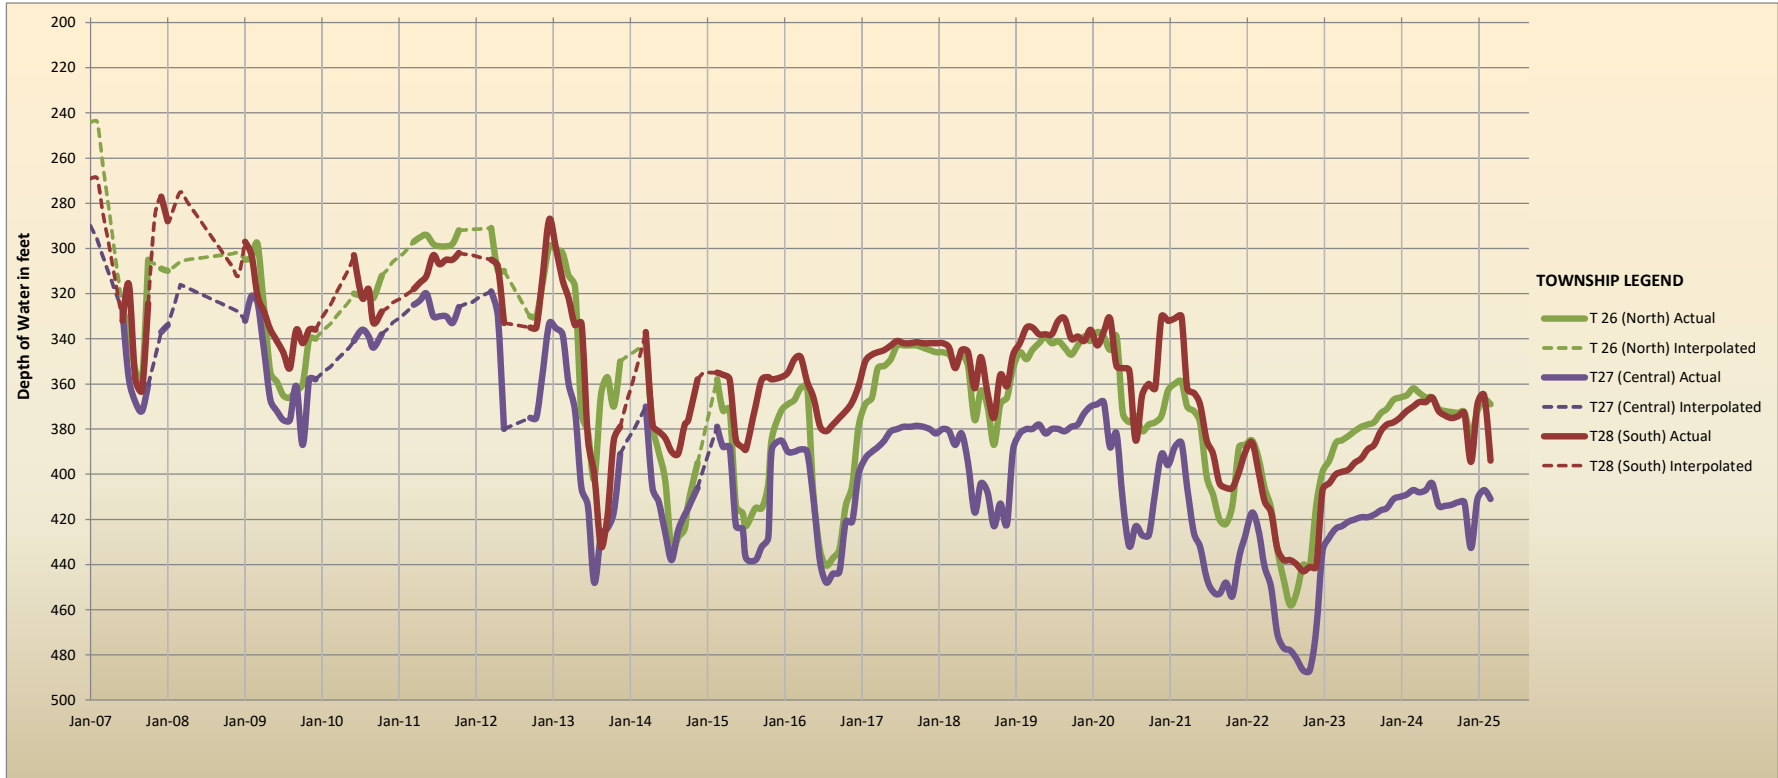

NORTH KERN WATER STORAGE DISTRICT AVERAGE MONTHLY GROUNDWATER LEVELS BY TOWNSHIP

DISTRICT DEEP WELL PRODUCTION Ac-Ft