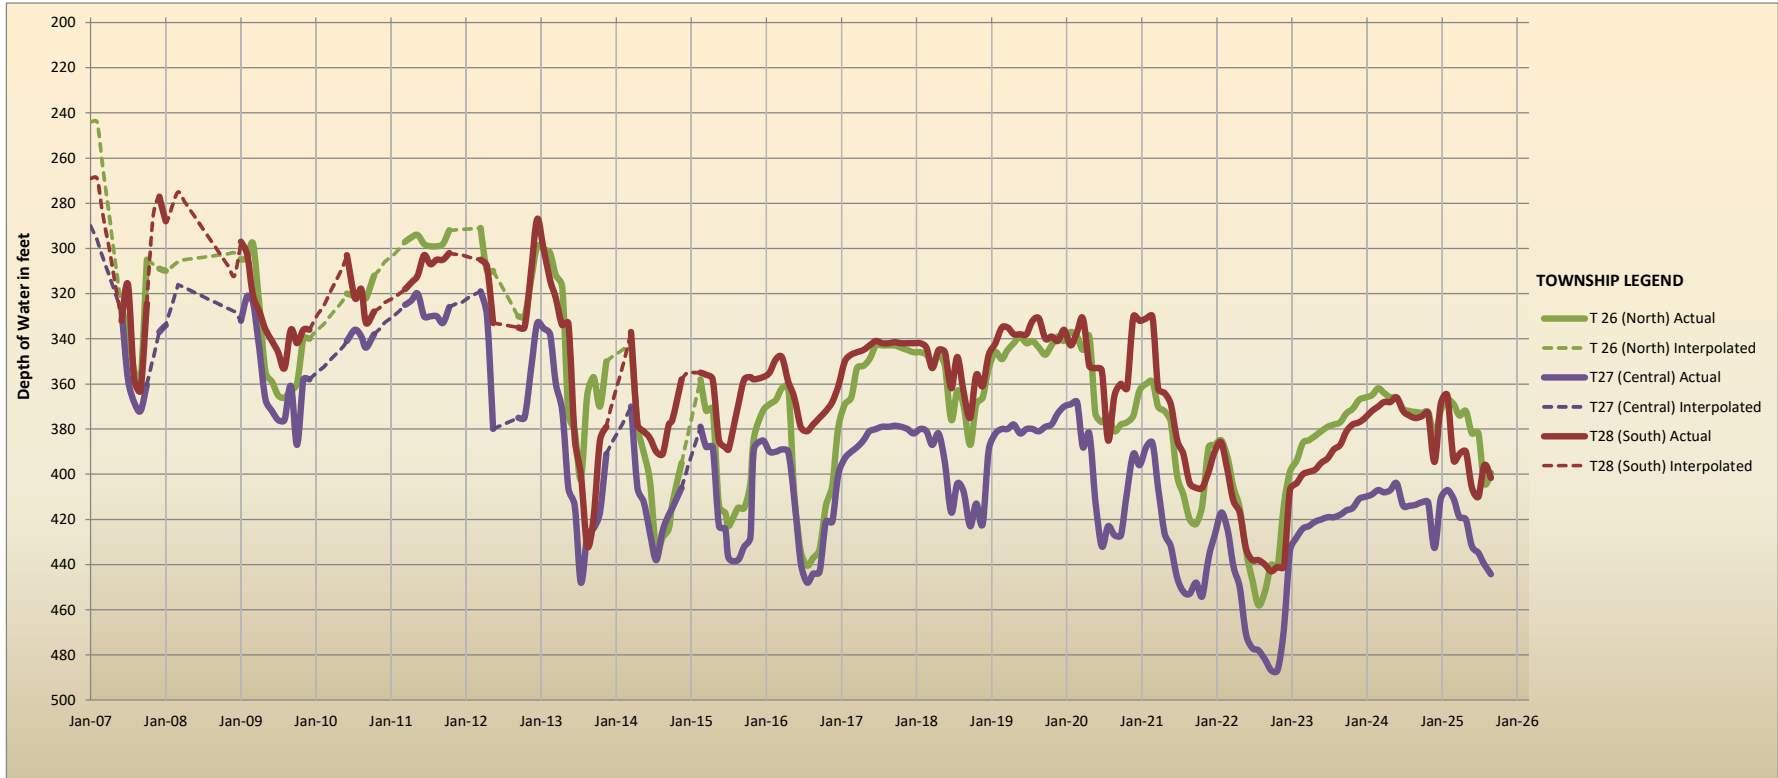

NORTH KERN WATER STORAGE DISTRICT AVERAGE MONTHLY GROUNDWATER LEVELS BY TOWNSHIP

DISTRICT DEEP WELL PRODUCTION Ac-Ft