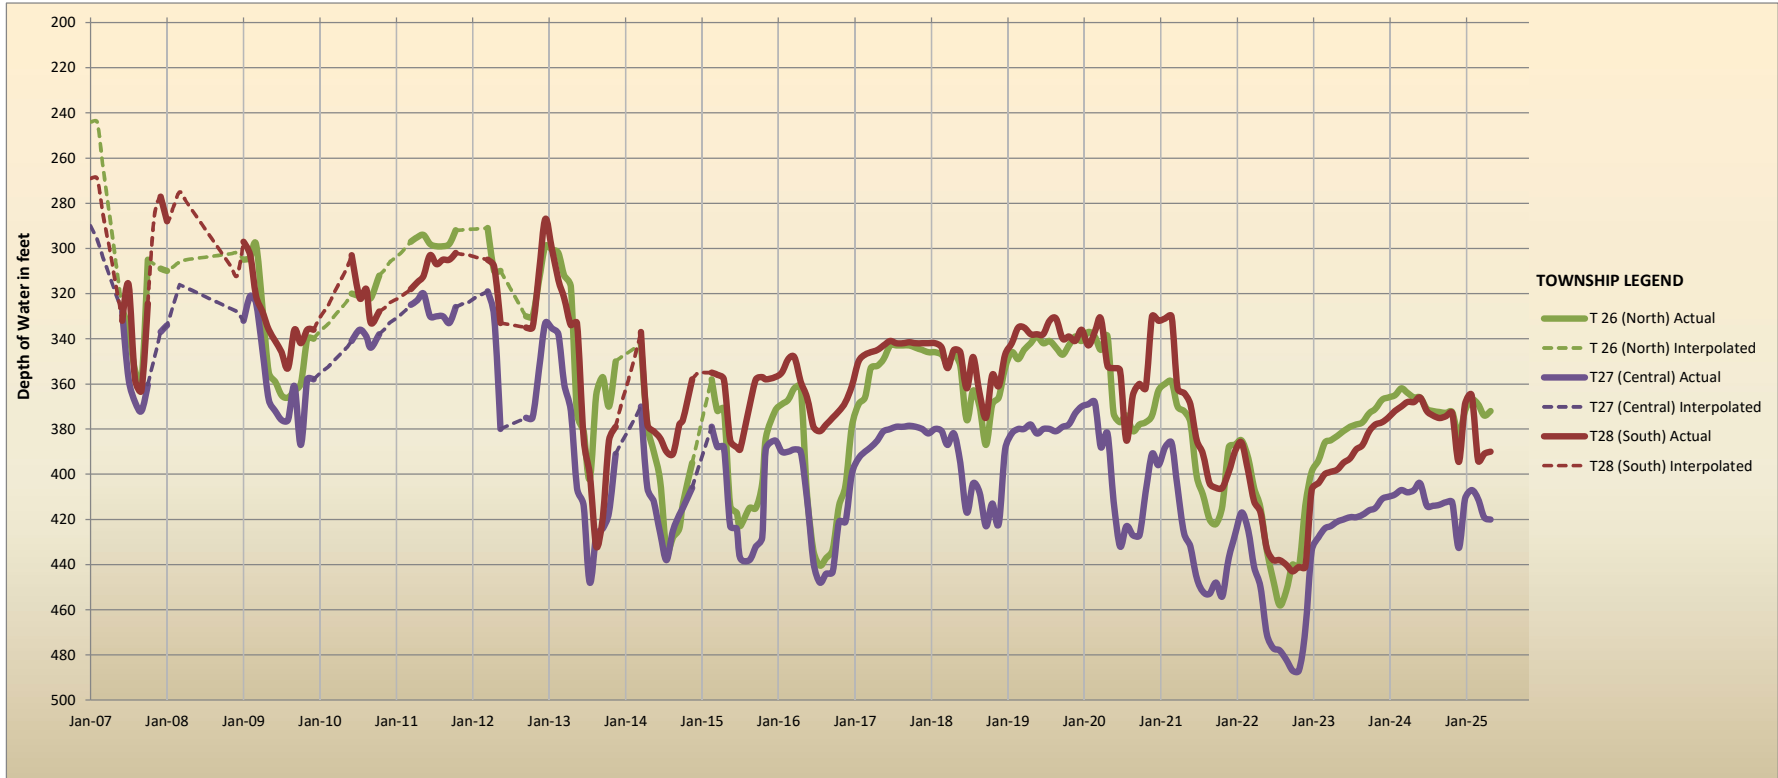

## NORTH KERN WATER STORAGE DISTRICT AVERAGE MONTHLY GROUNDWATER LEVELS BY TOWNSHIP

## DISTRICT DEEP WELL PRODUCTION Ac-Ft