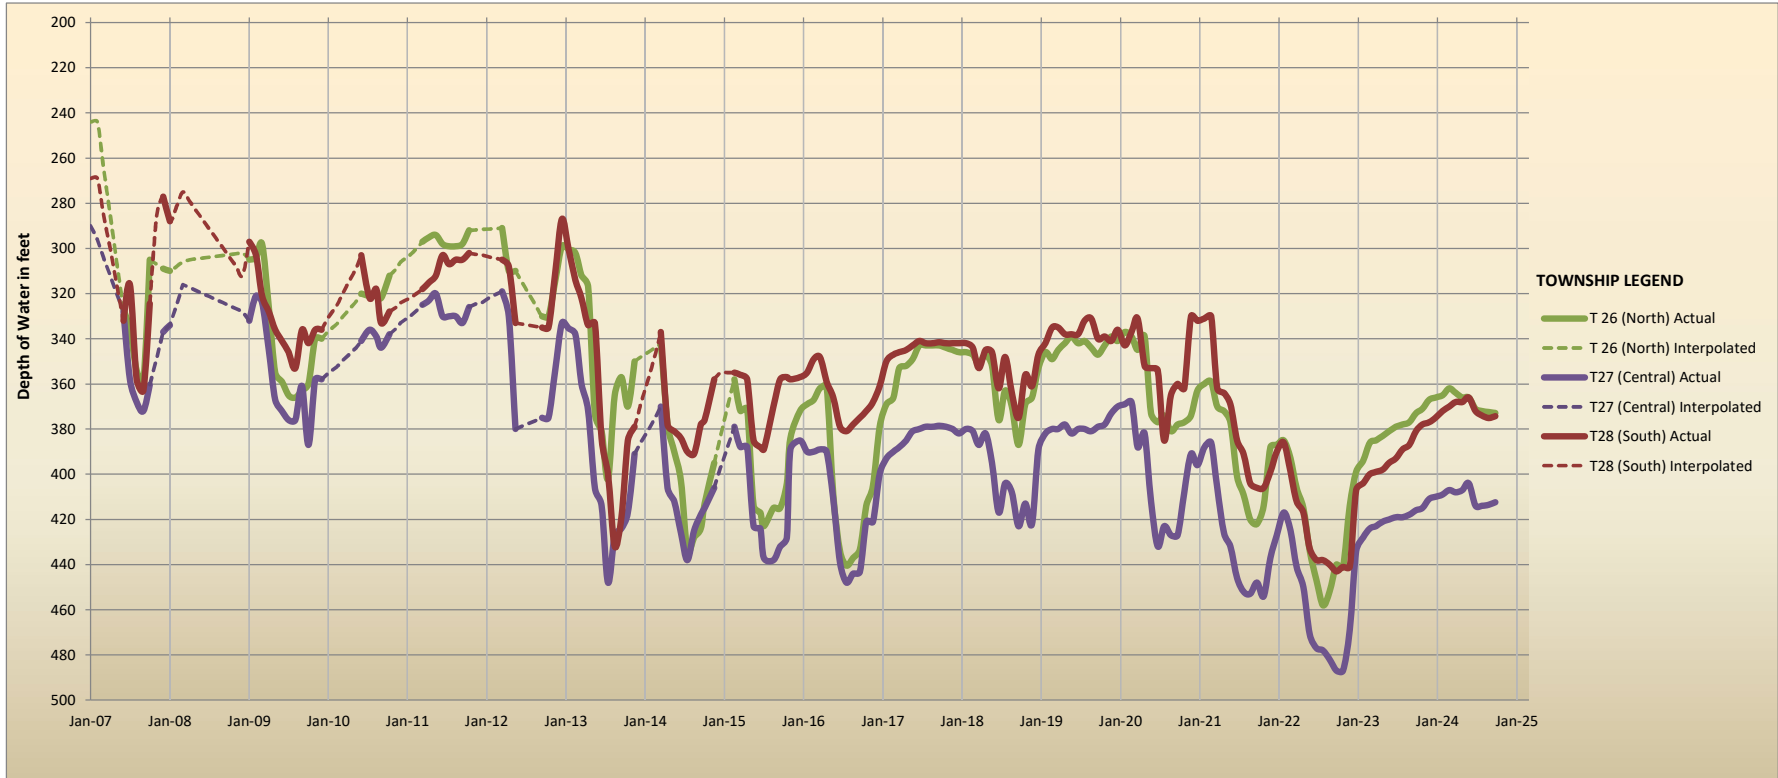

## NORTH KERN WATER STORAGE DISTRICT AVERAGE MONTHLY GROUNDWATER LEVELS BY TOWNSHIP

## DISTRICT DEEP WELL PRODUCTION Ac-Ft