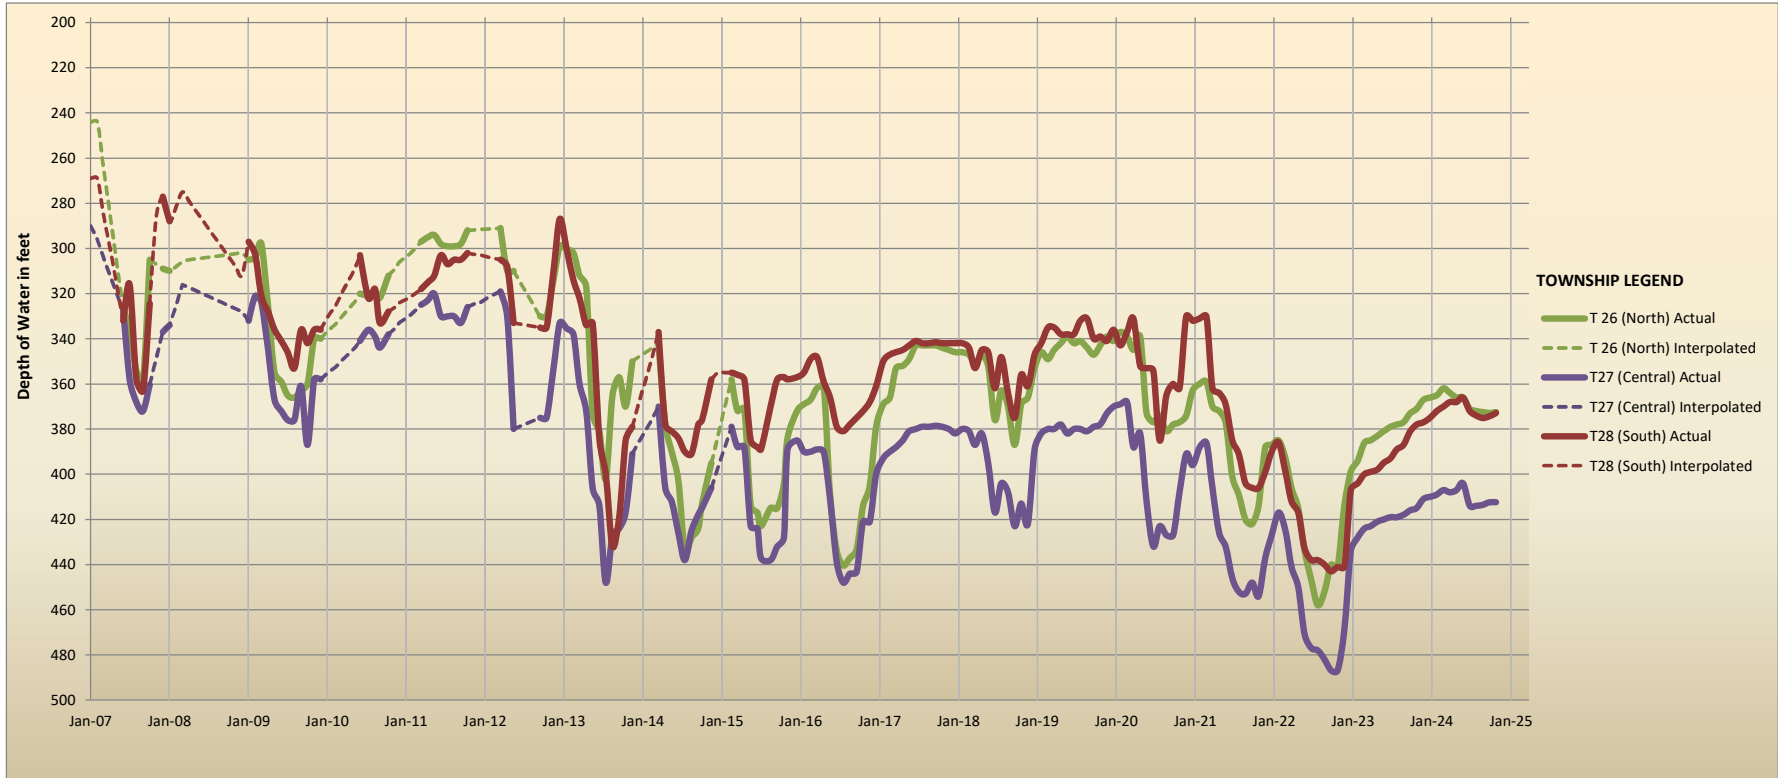

NORTH KERN WATER STORAGE DISTRICT AVERAGE MONTHLY GROUNDWATER LEVELS BY TOWNSHIP

DISTRICT DEEP WELL PRODUCTION Ac-Ft