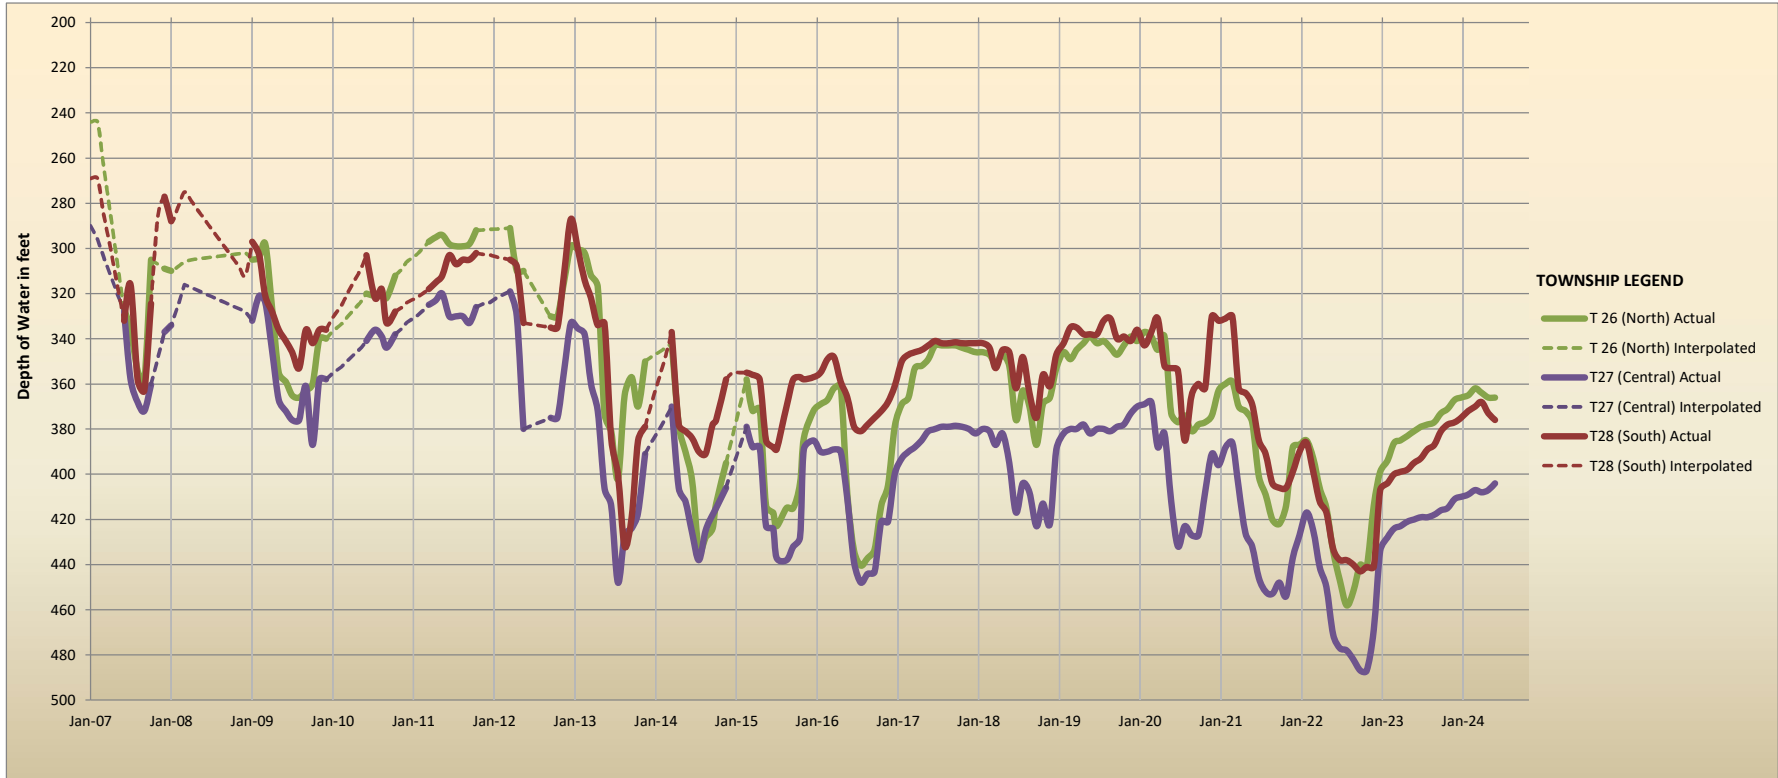

NORTH KERN WATER STORAGE DISTRICT AVERAGE MONTHLY GROUNDWATER LEVELS BY TOWNSHIP

DISTRICT DEEP WELL PRODUCTION Ac-Ft