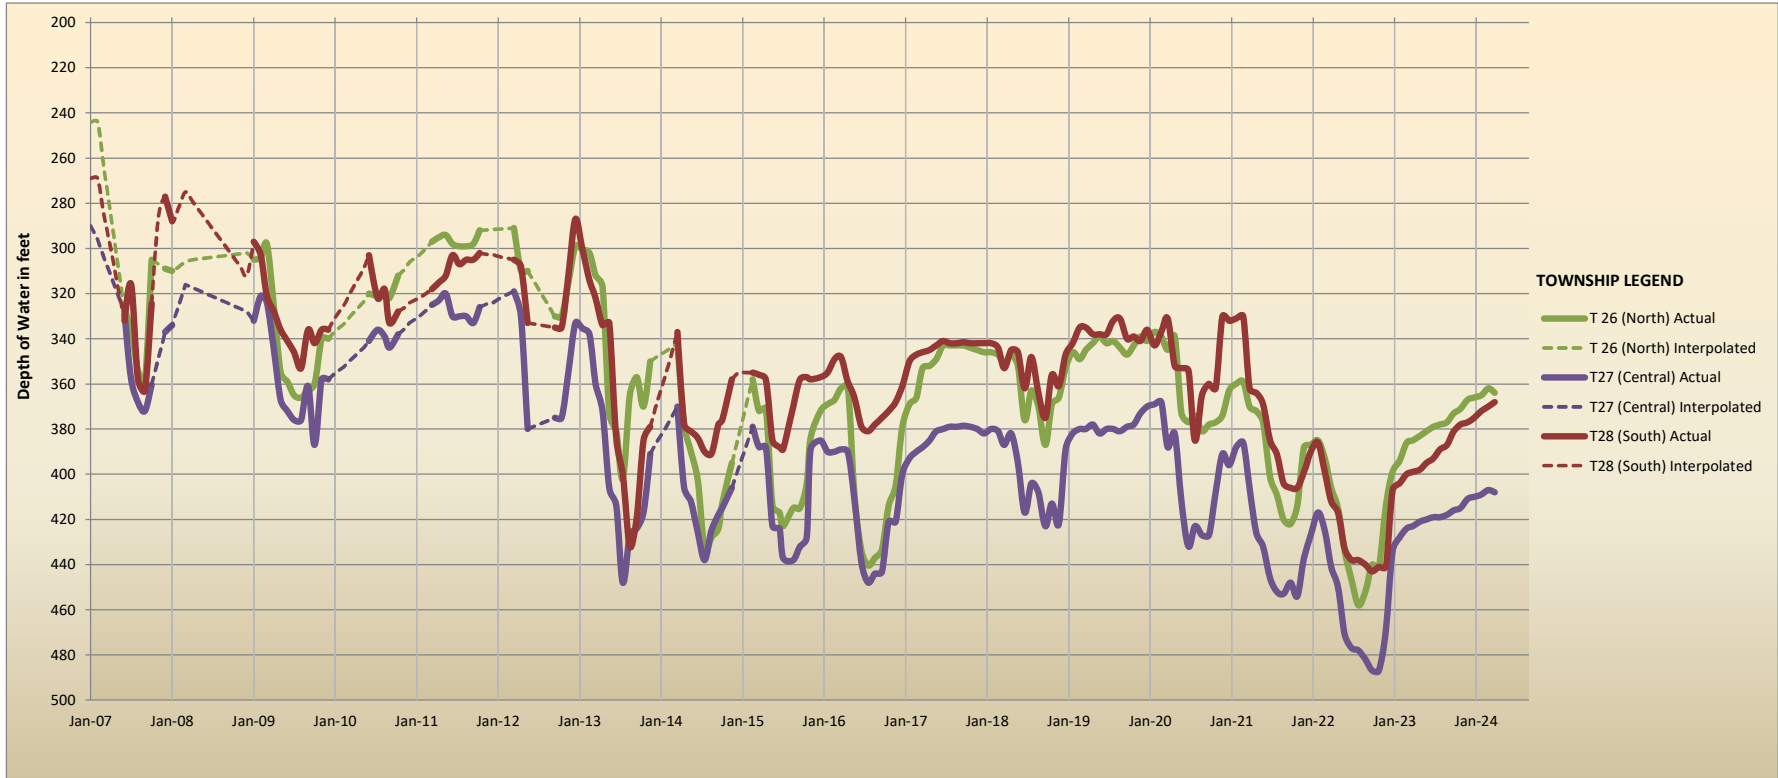

NORTH KERN WATER STORAGE DISTRICT AVERAGE MONTHLY GROUNDWATER LEVELS BY TOWNSHIP

DISTRICT DEEP WELL PRODUCTION Ac-Ft