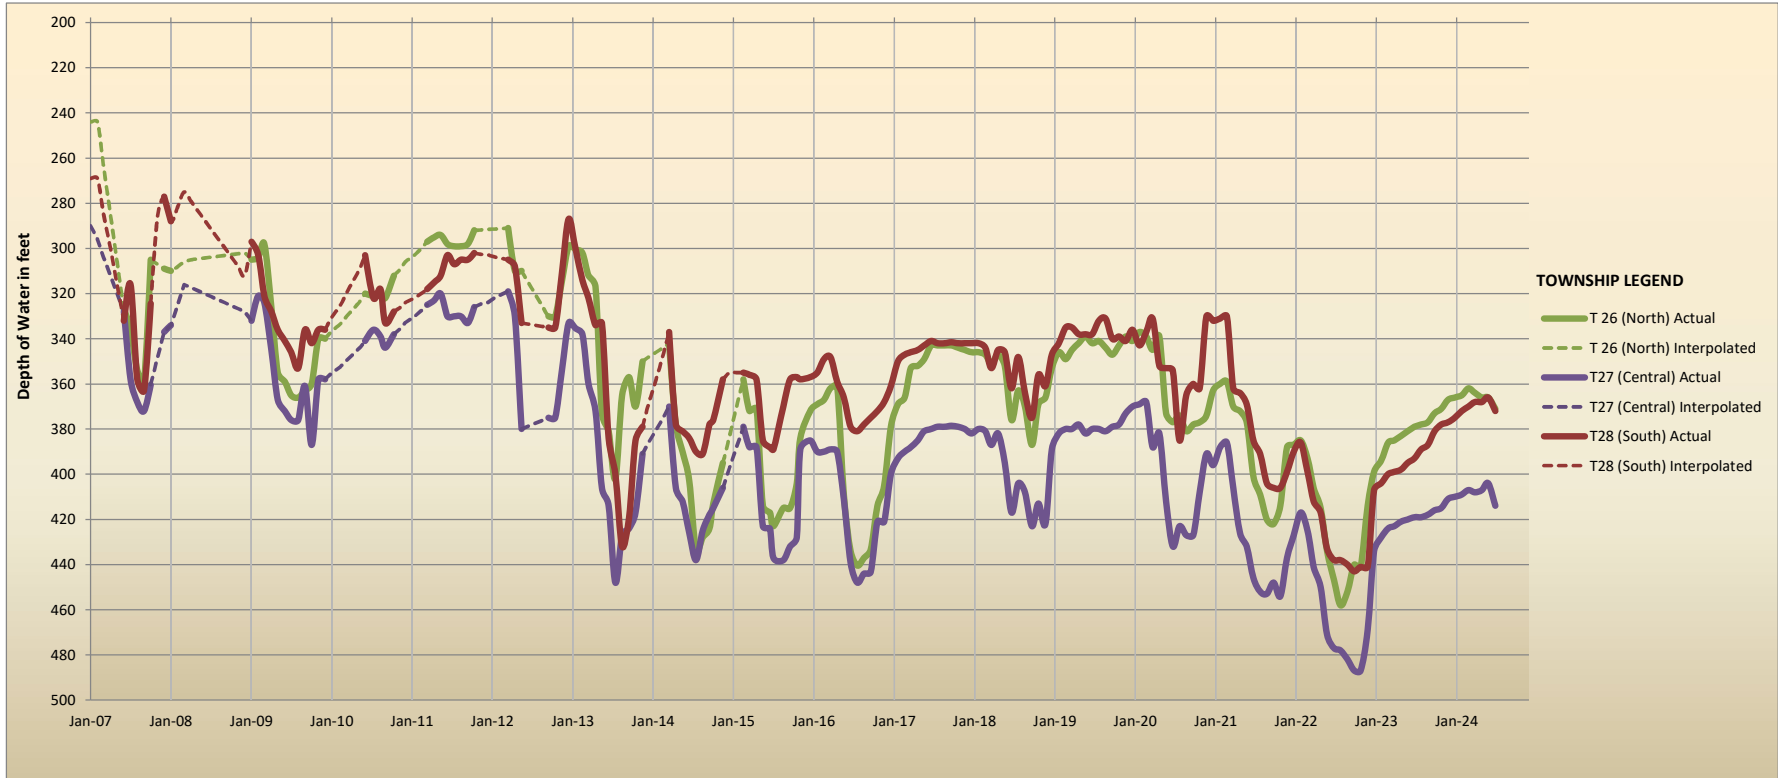

NORTH KERN WATER STORAGE DISTRICT AVERAGE MONTHLY GROUNDWATER LEVELS BY TOWNSHIP

DISTRICT DEEP WELL PRODUCTION Ac-Ft