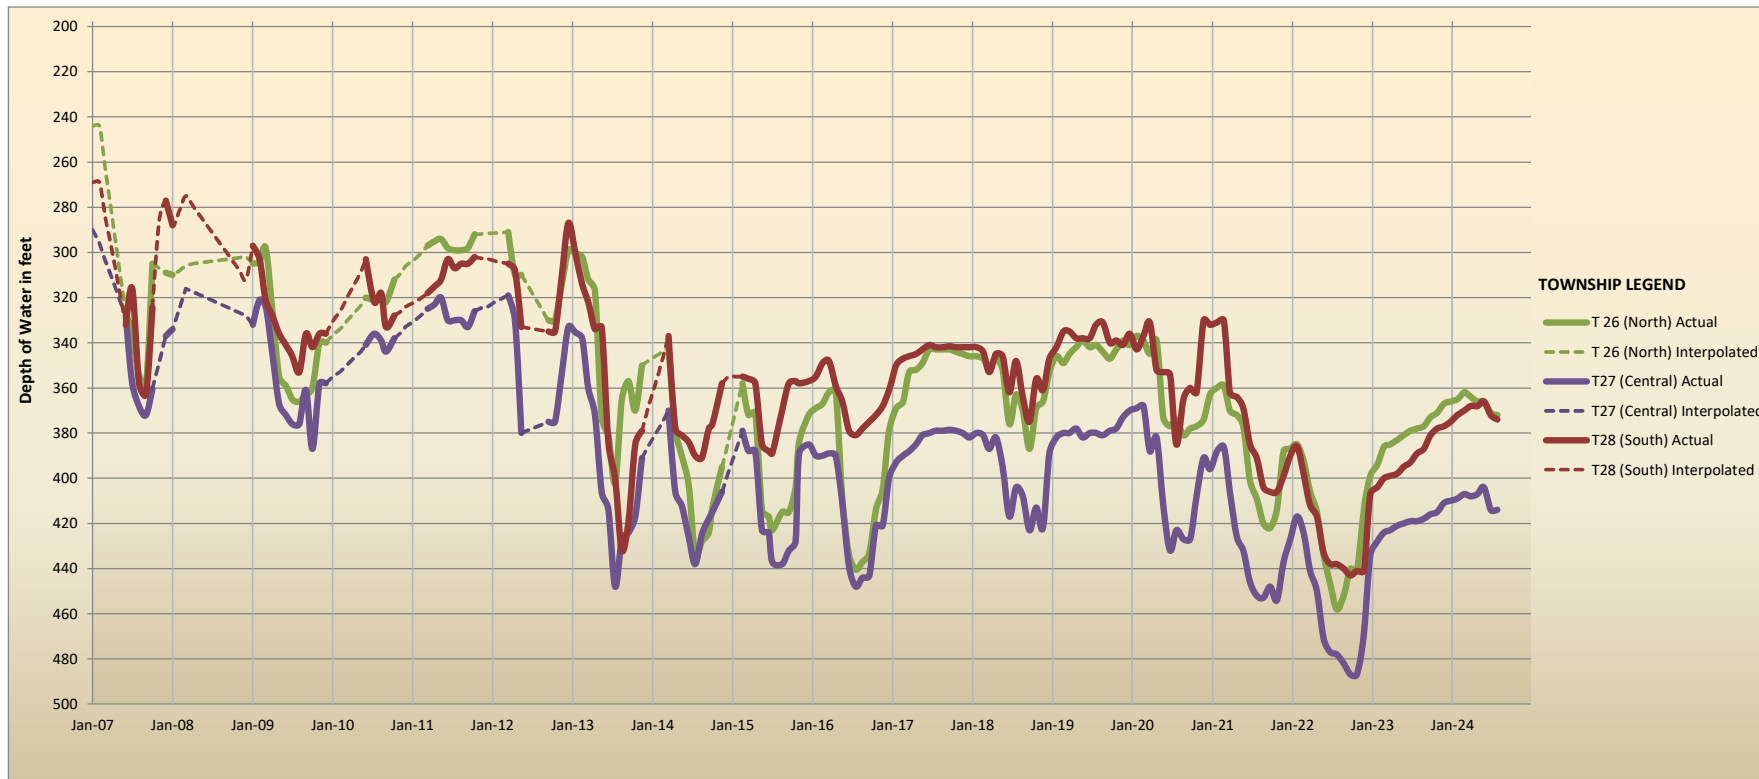

## NORTH KERN WATER STORAGE DISTRICT AVERAGE MONTHLY GROUNDWATER LEVELS BY TOWNSHIP

## DISTRICT DEEP WELL PRODUCTION Ac-Ft