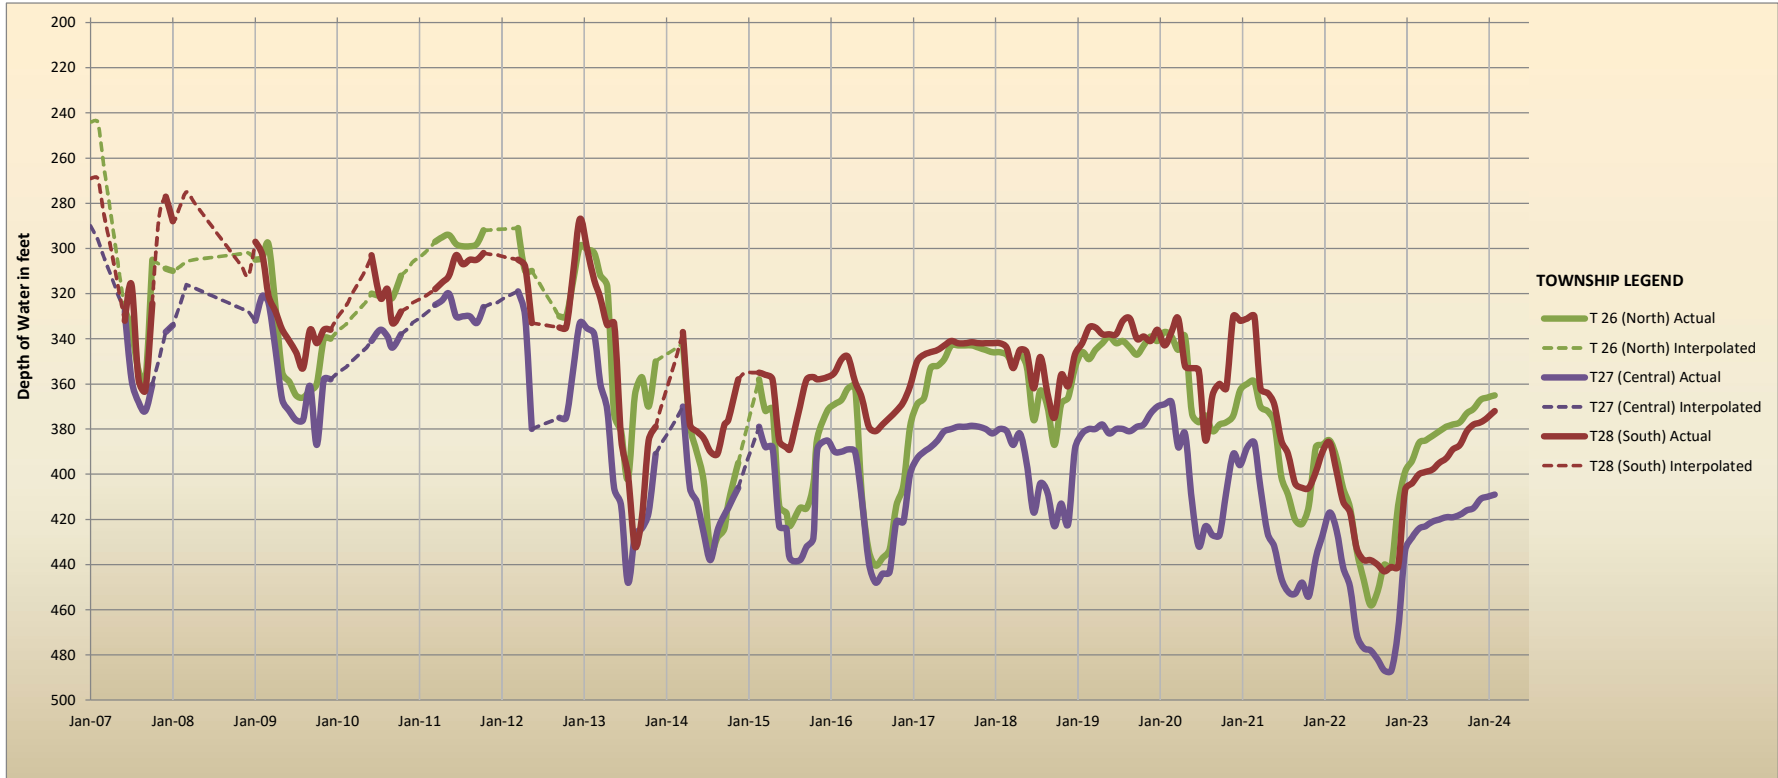

NORTH KERN WATER STORAGE DISTRICT AVERAGE MONTHLY GROUNDWATER LEVELS BY TOWNSHIP

DISTRICT DEEP WELL PRODUCTION Ac-Ft