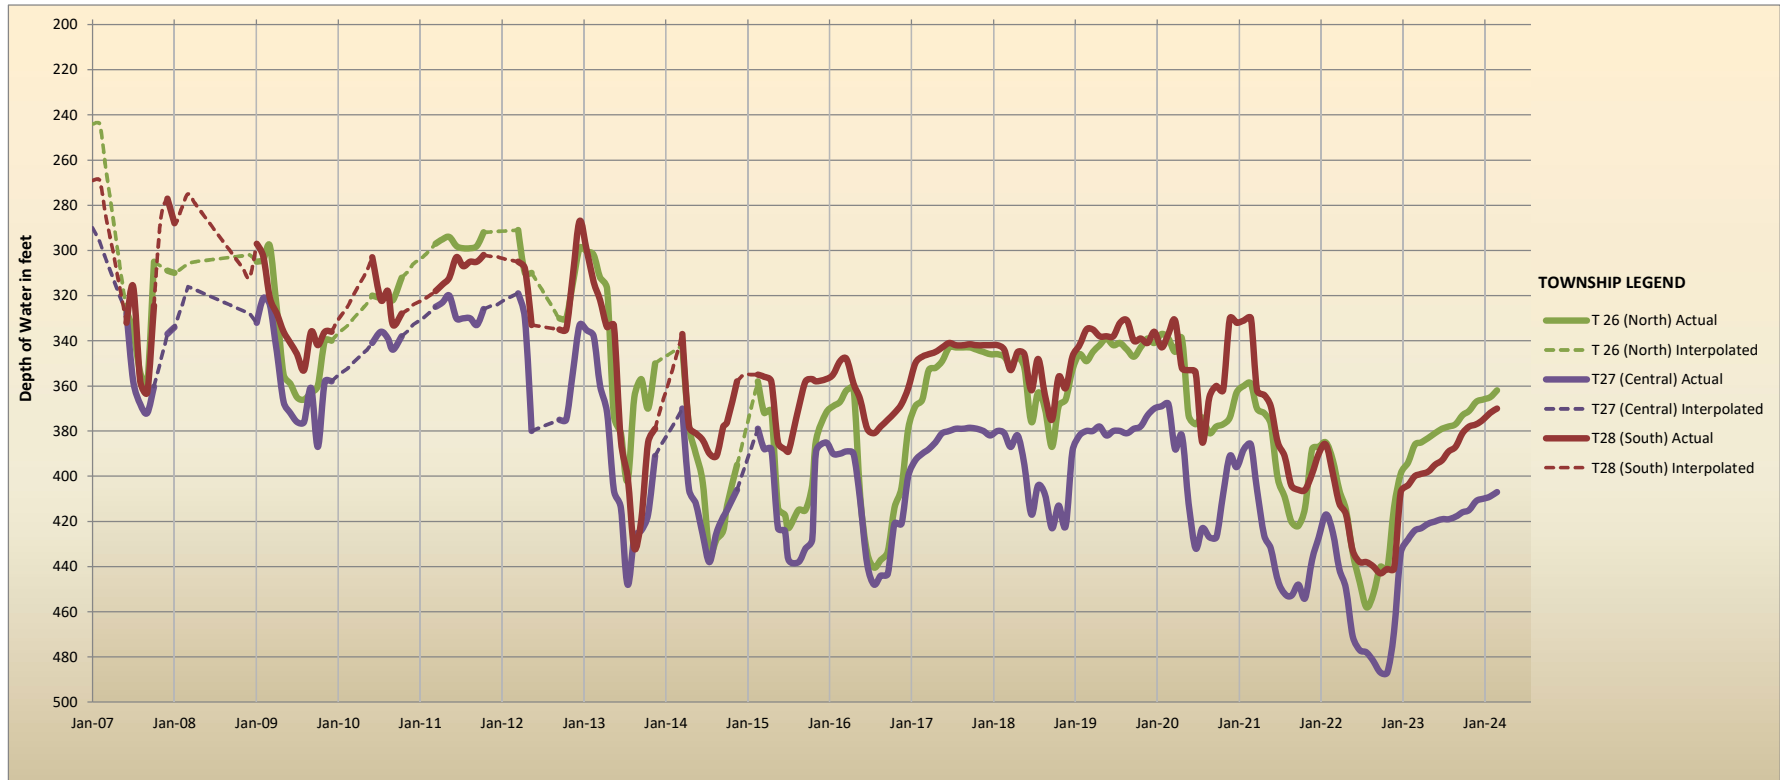

NORTH KERN WATER STORAGE DISTRICT AVERAGE MONTHLY GROUNDWATER LEVELS BY TOWNSHIP

DISTRICT DEEP WELL PRODUCTION Ac-Ft