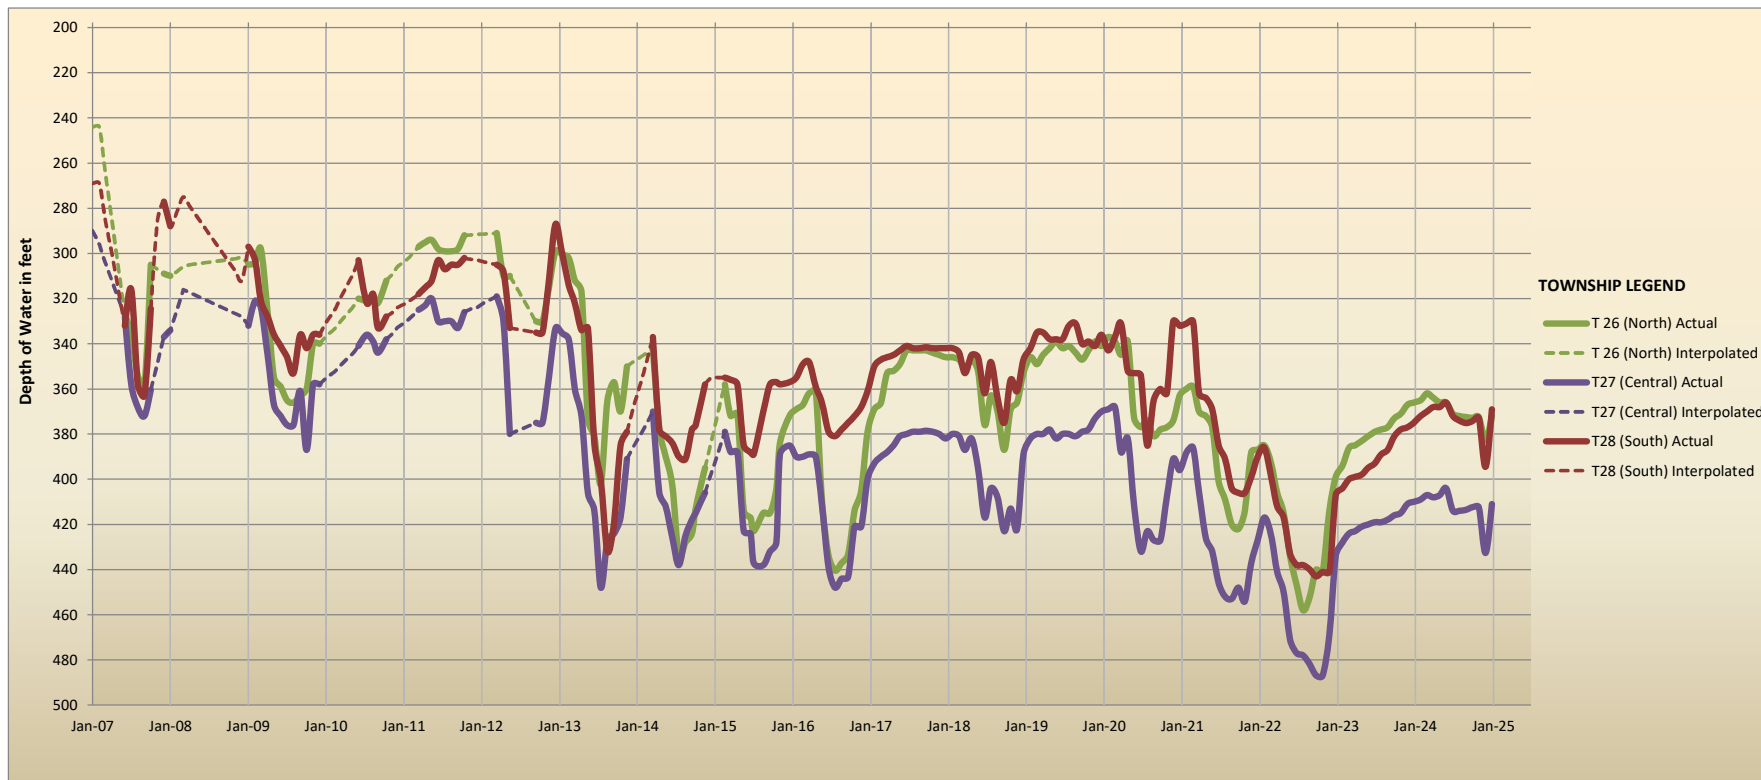

NORTH KERN WATER STORAGE DISTRICT AVERAGE MONTHLY GROUNDWATER LEVELS BY TOWNSHIP

DISTRICT DEEP WELL PRODUCTION Ac-Ft