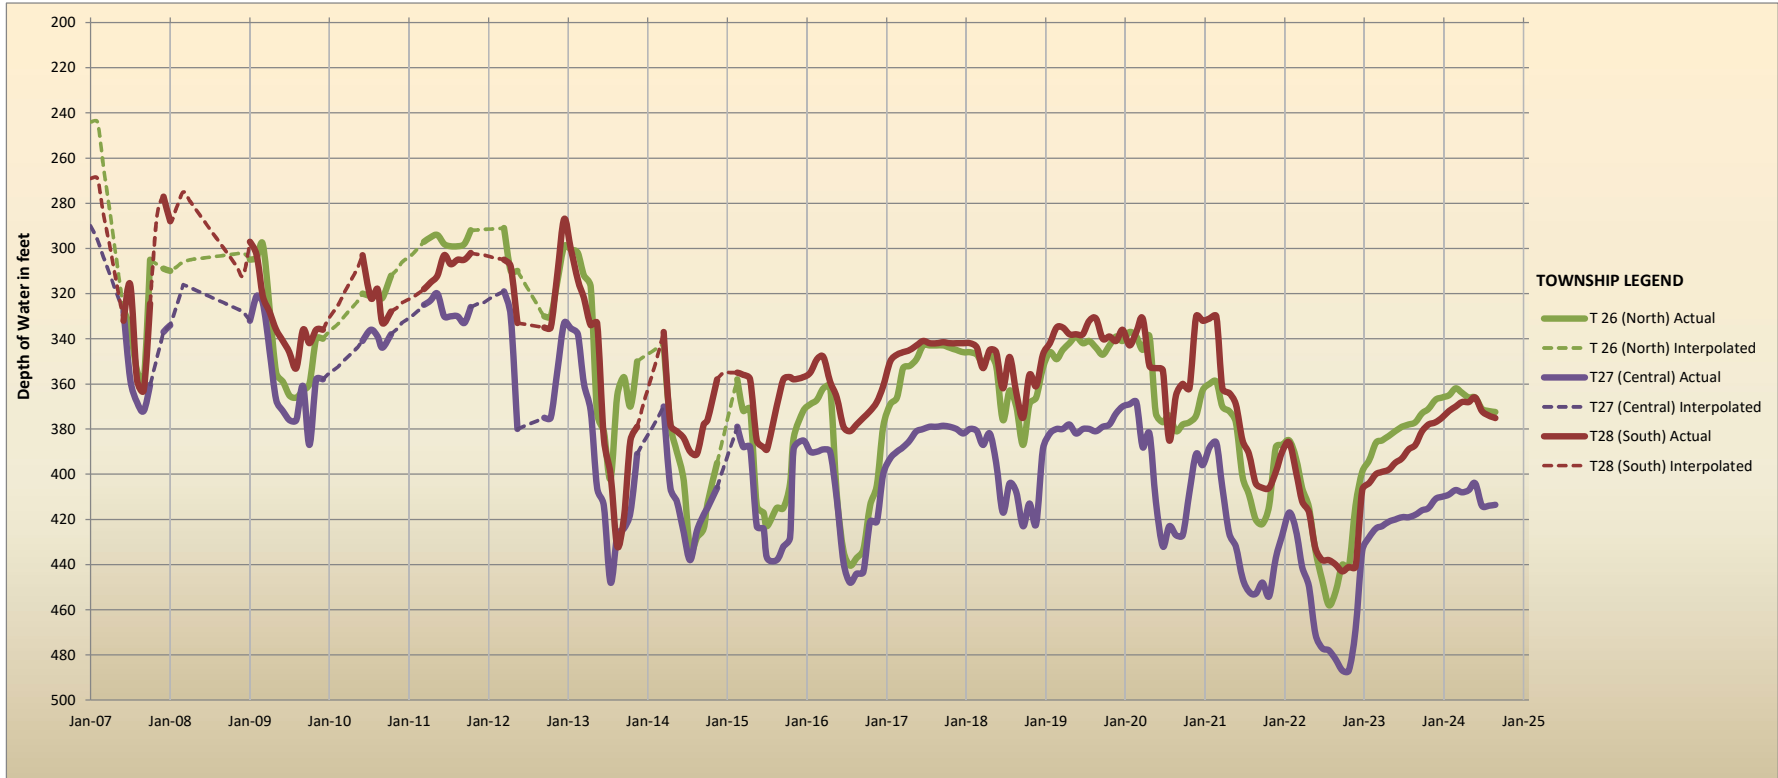

## NORTH KERN WATER STORAGE DISTRICT AVERAGE MONTHLY GROUNDWATER LEVELS BY TOWNSHIP

## DISTRICT DEEP WELL PRODUCTION Ac-Ft