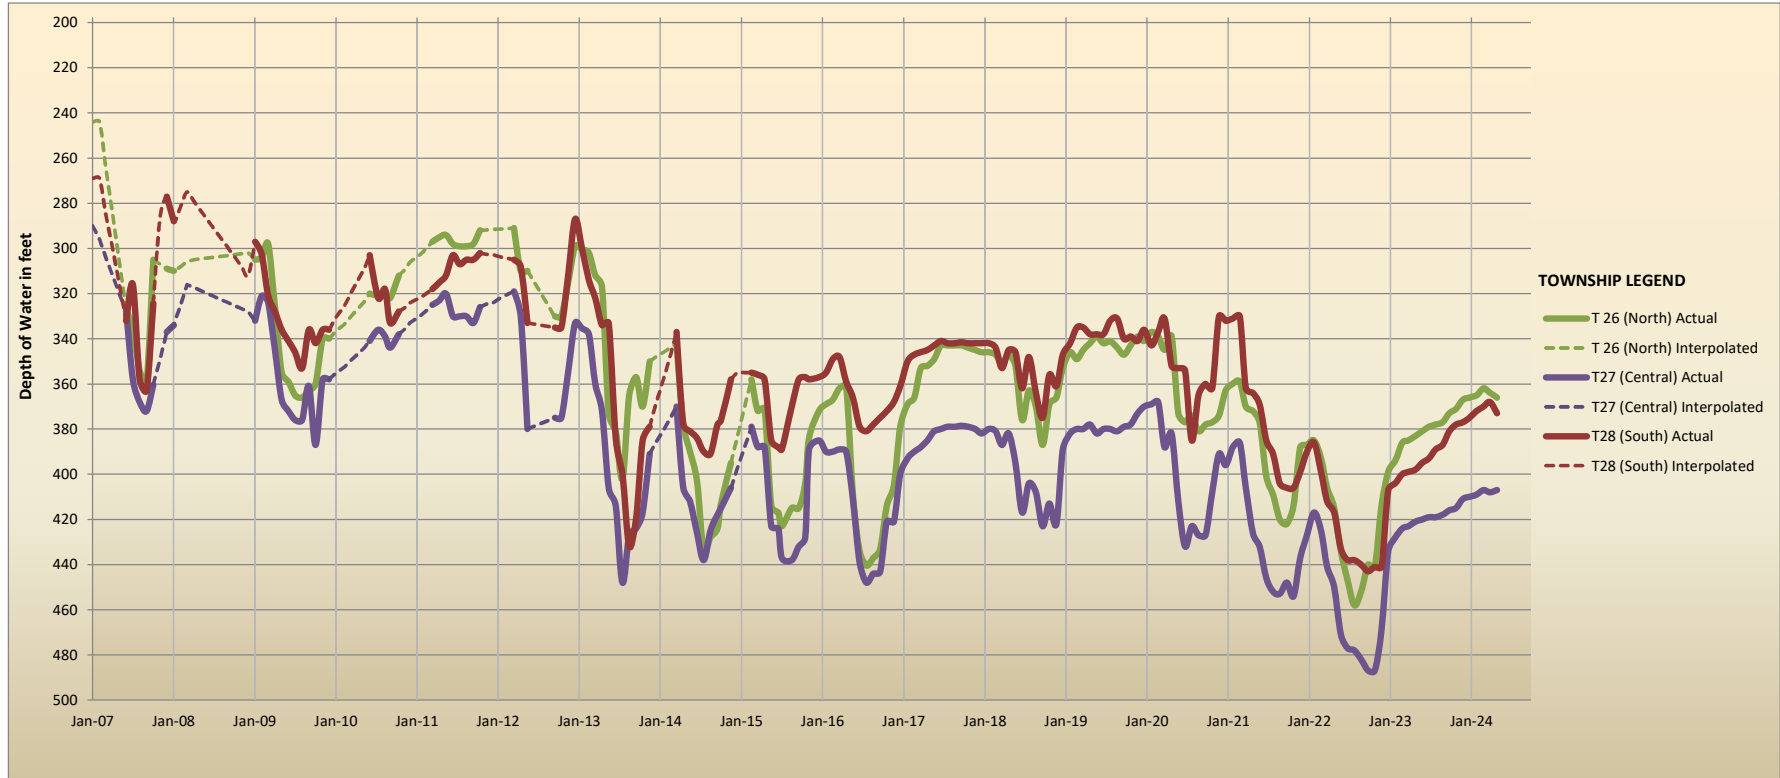

NORTH KERN WATER STORAGE DISTRICT AVERAGE MONTHLY GROUNDWATER LEVELS BY TOWNSHIP

DISTRICT DEEP WELL PRODUCTION Ac-Ft